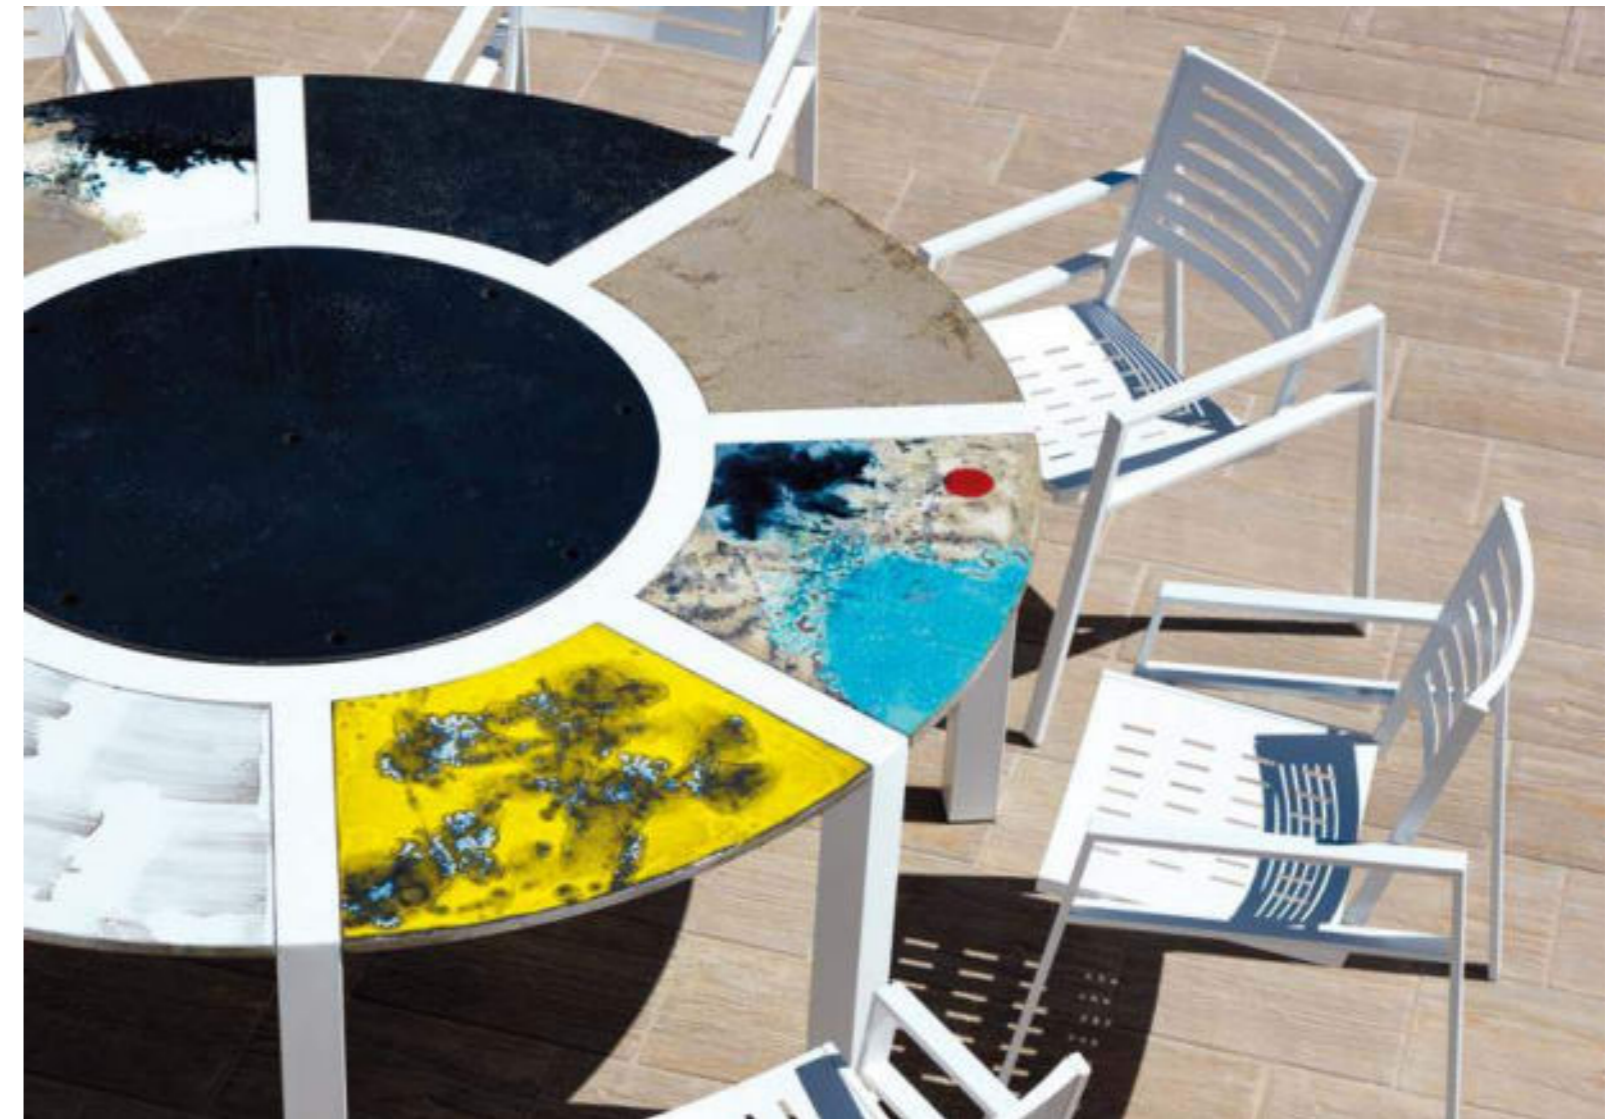

OCTOPUS inox 8 posti / seats

deco / pattern MIX DI DECORI / PATTERN MIX
finitura / finish ACCIAIO INOX BIANCO /
WHITE STAINLESS STEEL

MIA poltrona / armchair

finitura / finish ACCIAIO INOX BIANCO /
WHITE STAINLESS STEEL