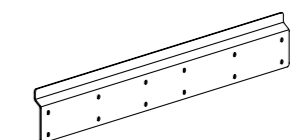

VENTANA QUADRATA
VENTANA RETTANGOLARE

FISSAGGIO / FIXING

su lastra di acciaio INOX AISI
304, spessore 1 cm (senza led),
4 cm (con led) / on AISI 304
stainless steel plate, 1 cm
thickness (without led), 4 cm
thickness (with led)