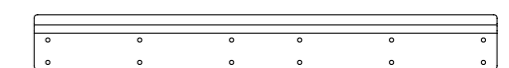

VENTANA QUADRATA
VENTANA RETTANGOLARE

FISSAGGIO / FIXING

su lastra di acciaio INOX AISI
304, spessore 1 cm (senza led),
4 cm (con led) / on AISI 304
stainless steel plate, 1 cm
thickness (without led), 4 cm
thickness (with led)