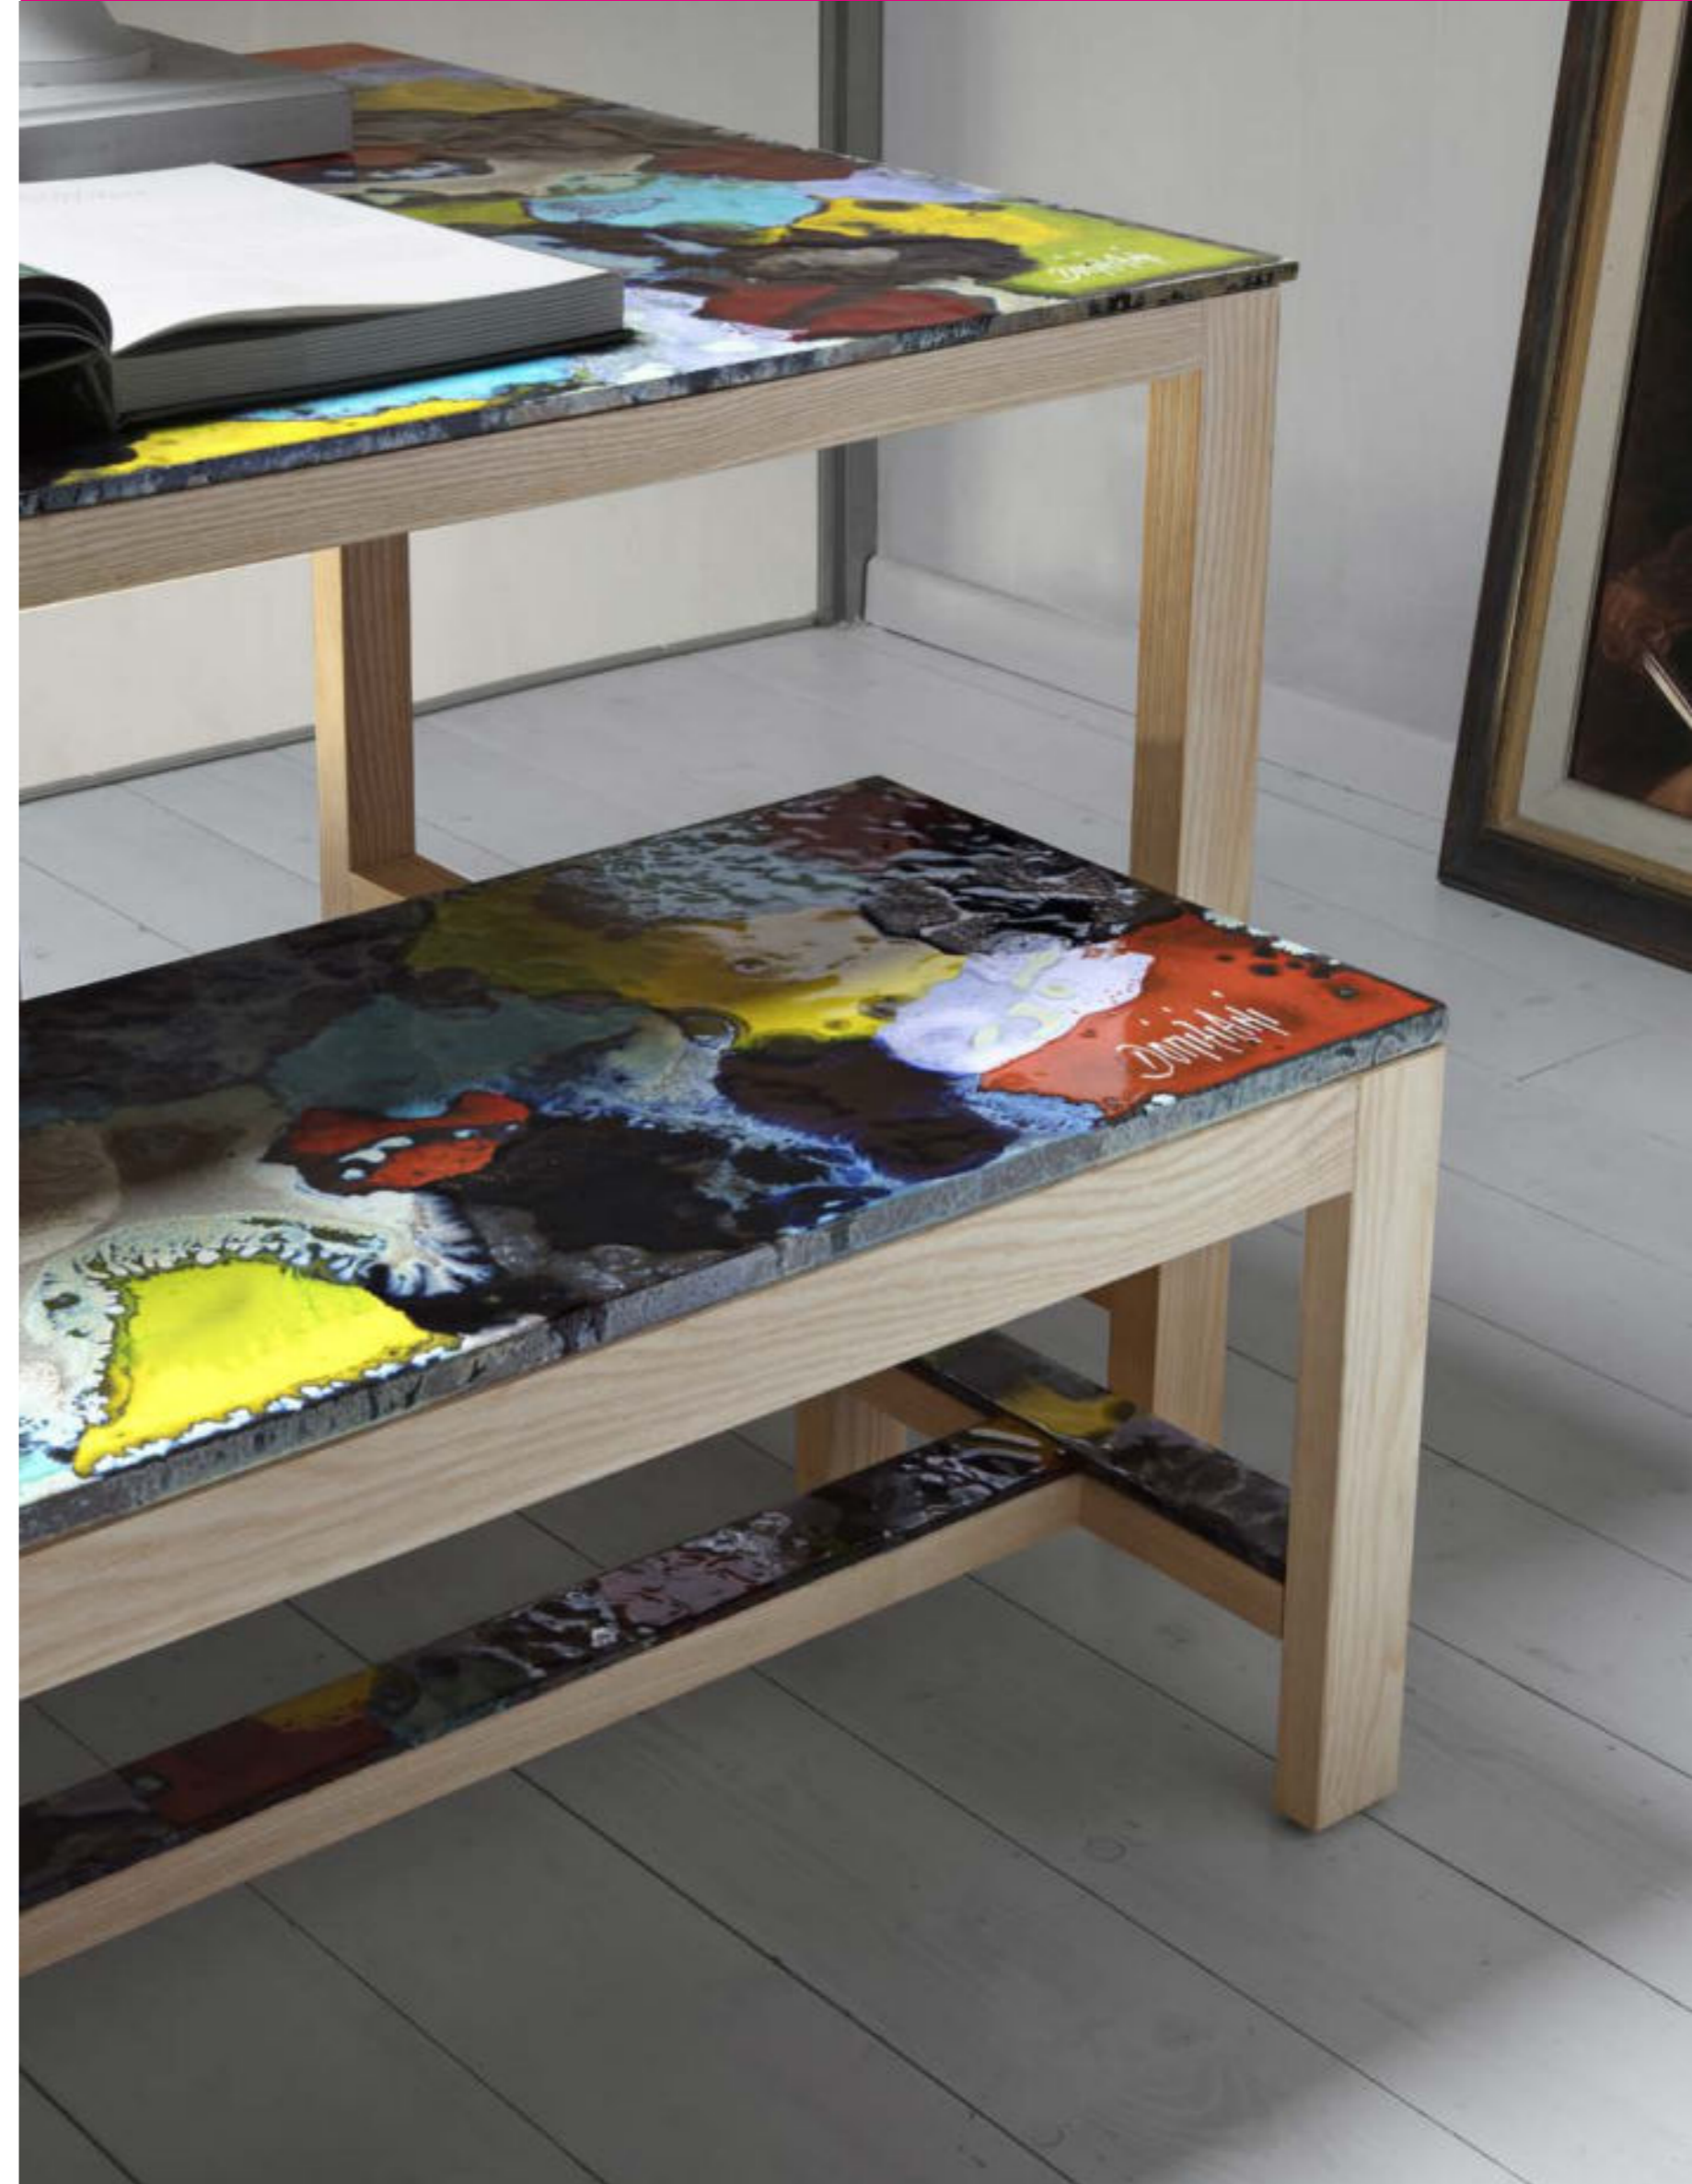

SOL

SPECIFICHE TECNICHE /
TECHNICAL SPECIFICATIONS

panca / bench 180 x 45 cm
200 x 45 cm

AMBIENTE / SUITABLE FOR

interno / indoor